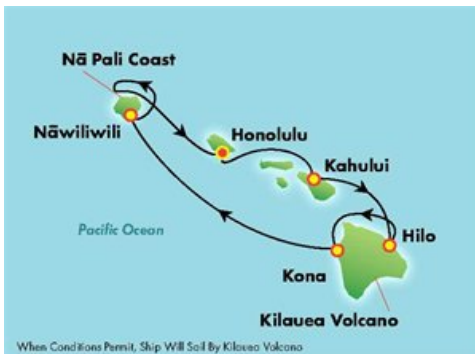

New Year Sale - Hawaii Cruise

10 nights from
\$4,399

pp share twin

FREE domestic flights from all Air New Zealand serviced domestic airports*

YOUR CRUISE PACKAGE INCLUDES:

- Return Economy Class 'Seat + Bag' airfares flying Air New Zealand from Auckland to Honolulu
- All transfers
- 7 night cruise onboard Pride of America
- Main meals* and entertainment onboard
- Port charges, taxes and gratuities
- 3 nights post-cruise accommodation at Waikiki Beach
- **Upgrade** to 'The Works' airfare for an additional \$60*pp

Valid for sales 7 Jan 19 to 18 Jan 19
unless otherwise specified
Valid for travel commenced
on or after 11 May 19
(unless otherwise specified)

Island Hop Hawaii

10 nights + flights

Cruise Departs: 11 May 2019